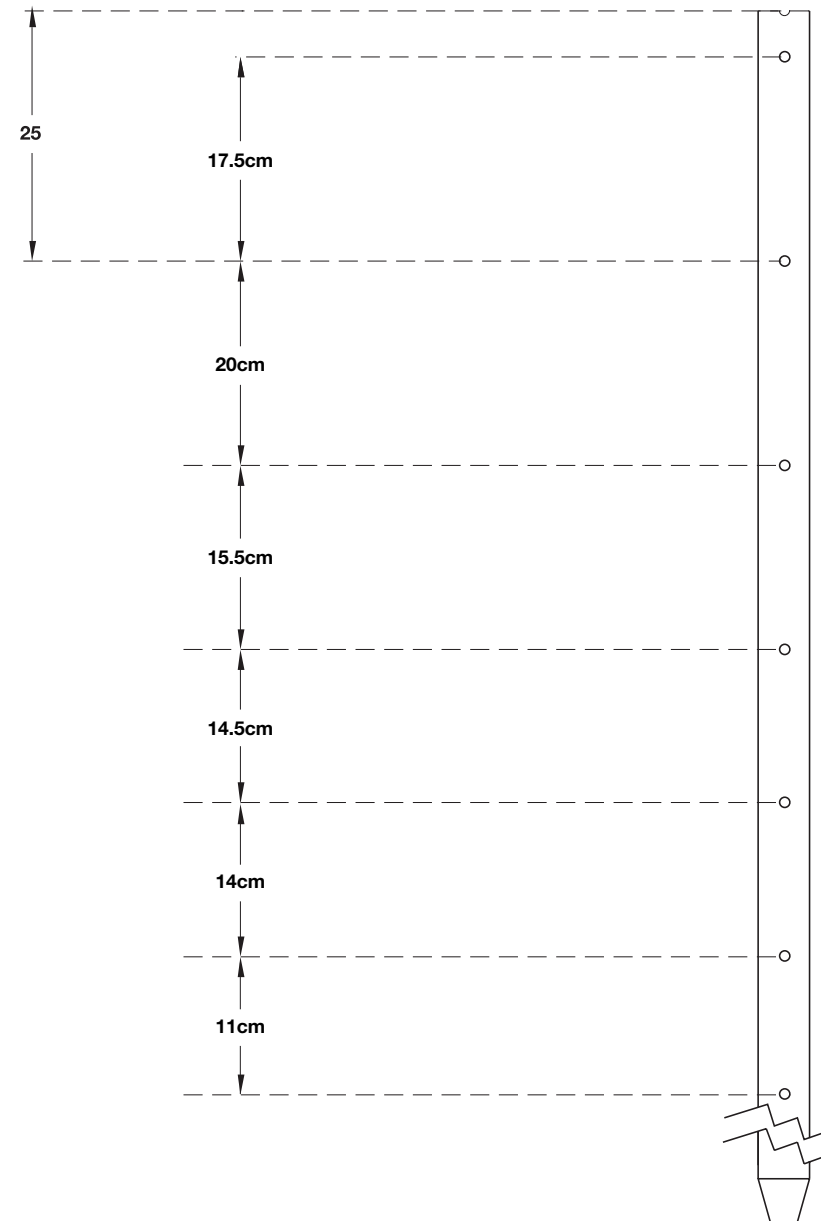

Some of the droppers pictured are variants on standard versions:

- With the top spacing slightly increased to fit a top wire running along the top slot of the Star Post® eg FD693
- Other variants are intended to achieve a deep panel with a minimum of line wires eg FD491

Measuring Droppers

Overall dropper length is the sum of listed spacings (to nearest 0.5cm or 0.5inch)

We are happy to accept orders with spacings accurately expressed in inches

We can accept orders with spacings specified to 0.5cm - we supply to a tolerance of +/- 2.5mm

NB The minimum spacing between wires has recently been reduced to 7.5cm. (This helps with line wires that use Star Post Holes 3 to 8 shown in the drawing.)

MAXIMUM DROPPER LENGTH is unchanged at 120cm

Pricing—Please consult the current price list

Standard droppers are always in stock and are identified in the drawing by the BOX symbol.

Droppers pictured without colour code or box are non-standard.

Other Types of Fencing

We also have droppers (with drawings available) to suit:

- Various pre-cast concrete posts
- Prefabricated fencing—ring lock and hinged joint
- Timber posts

LIGHTNING®
FENCE DROPPERS

HEAD OFFICE: Hi Tensile Pty Ltd

A.B.N. 41 604 199 491

53 Holland Street, Northgate Qld 4013

PO Box 77, Northgate Qld 4013

Toll Free Phone 1800 177 615

Toll Free Fax 1800 639 029

www.fencedropper.com

Lightning Fence Droppers for 'EASYDRIVE' PF1807 CONCRETE POSTS®

BOX = STANDARD STOCKED ITEM

○ = LOOP   — = TAIL