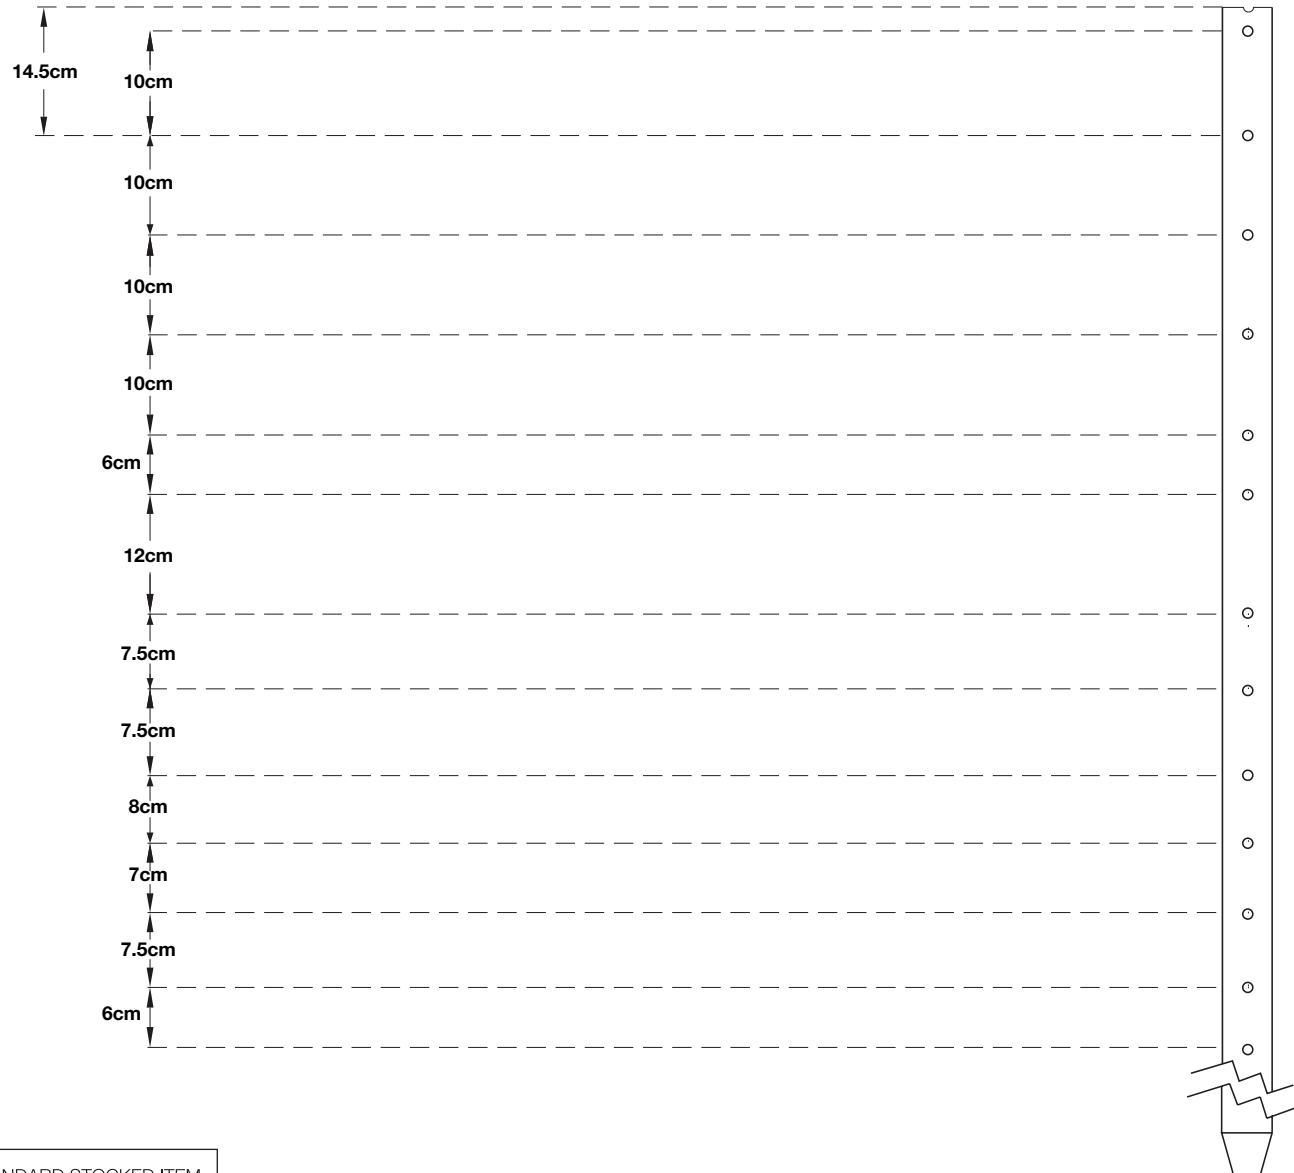

Some of the droppers pictured are variants on standard versions:

- With the top spacing slightly increased to fit a top wire running along the top slot of the Star Post® eg FD693
- Other variants are intended to achieve a deep panel with a minimum of line wires eg FD491

Measuring Droppers

Overall dropper length is the sum of listed spacings (to nearest 0.5cm or 0.5inch)

We are happy to accept orders with spacings accurately expressed in inches

We can accept orders with spacings specified to 0.5cm - we supply to a tolerance of +/- 2.5mm

NB The minimum spacing between wires has recently been reduced to 7.5cm. (This helps with line wires that use Star Post Holes 3 to 8 shown in the drawing.)

MAXIMUM DROPPER LENGTH is unchanged at 120cm

Pricing—Please consult the current price list

Standard droppers are always in stock and are identified in the drawing by the BOX symbol.

Droppers pictured without colour code or box are non-standard.

Other Types of Fencing

We also have droppers (with drawings available) to suit:

- Various pre-cast concrete posts
- Prefabricated fencing—ring lock and hinged joint
- Timber posts

LIGHTNING®
FENCE DROPPERS

HEAD OFFICE: Hi Tensile Pty Ltd
A.B.N. 41 604 199 491
53 Holland Street, Northgate Qld 4013
PO Box 77, Northgate Qld 4013
Toll Free Phone 1800 177 615
Toll Free Fax 1800 639 029
www.fencedropper.com

Lightning Fence Droppers for 'EASYDRIVE' PF1813 & PF2013 CONCRETE POSTS®

BOX = STANDARD STOCKED ITEM

○ = LOOP   — = TAIL